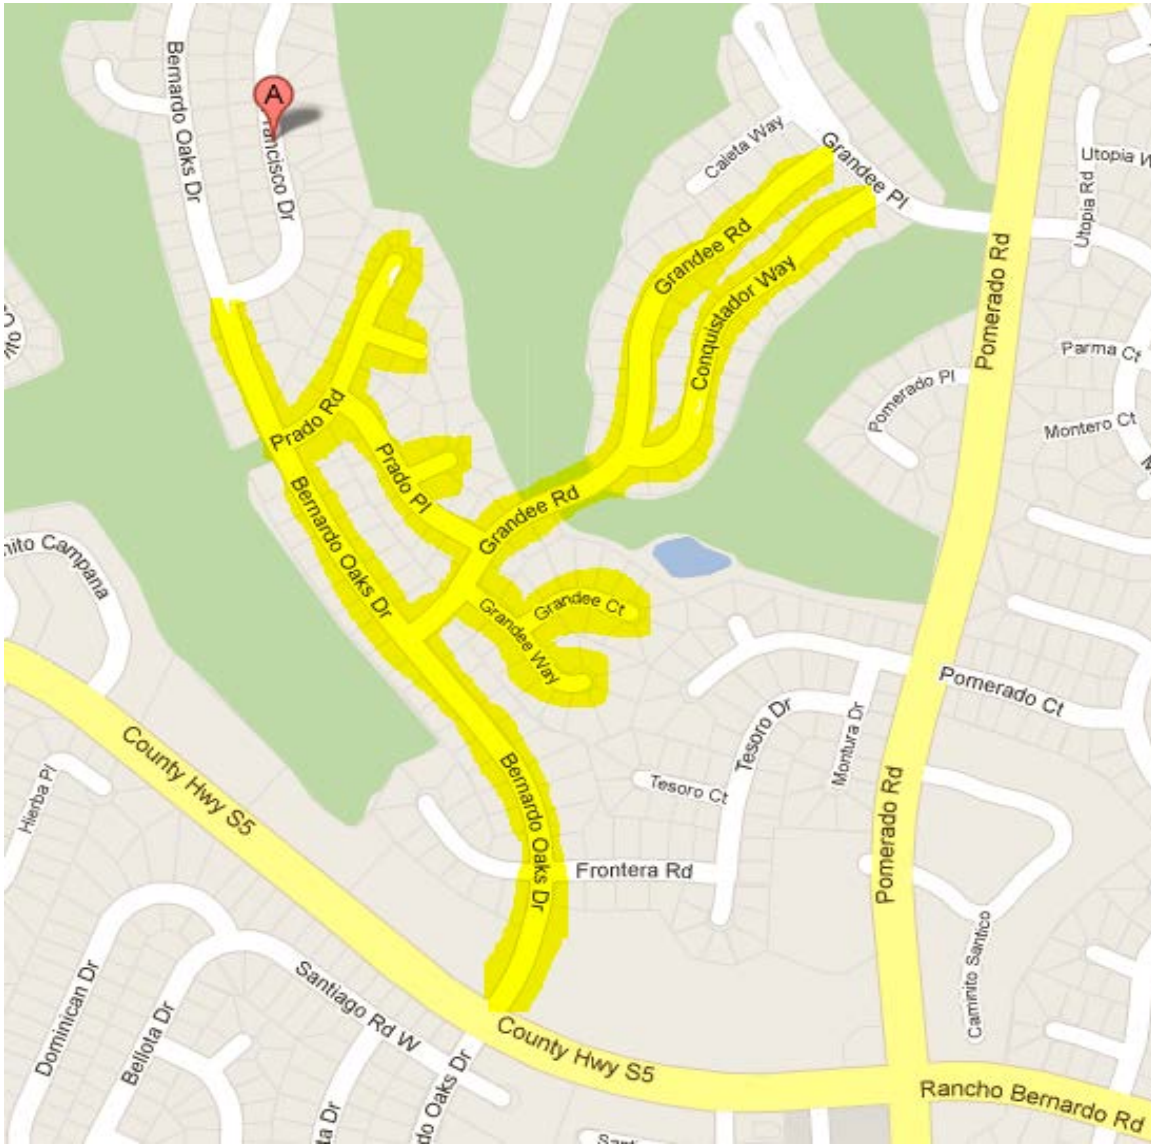

ROUTE 1
Route Description Bernardo Oaks Dr

ROUTE 2, pg1
Route Description

Notes:

ROUTE 2, pg2
Change Sept 2012 to remove Roca Dr overlap

ROUTE 3
Route Description

ROUTE 4, pg 1
Route Description

ROUTE 5

Route Description Villa Campana

ROUTE 7
Route Description

ROUTE 8
Route Description Lomica-Horado-Ramada

Notes

ROUTE 9

Route Description

Notes: 16270 Mesto Ct. Please make sure to hit this house.

Notes

ROUTE 10

Route Description High Country West (East)

Notes:

Sept 2012

Extend Turtleback Lane all the way CCW to Cloudcrest.

ROUTE 11

Route Description Westwood

Notes Indian Lore Ct all the way to the end.

ROUTE 12
Route Description

Route Description All over the place

Notes:

Grandee Pl--A Troop Mom reported seeing lots of papers here in the afternoon in July. Missed by route and sweeps?

ROUTE 15
Route Description Nacido/Gabarda

ROUTE 16
Route Description