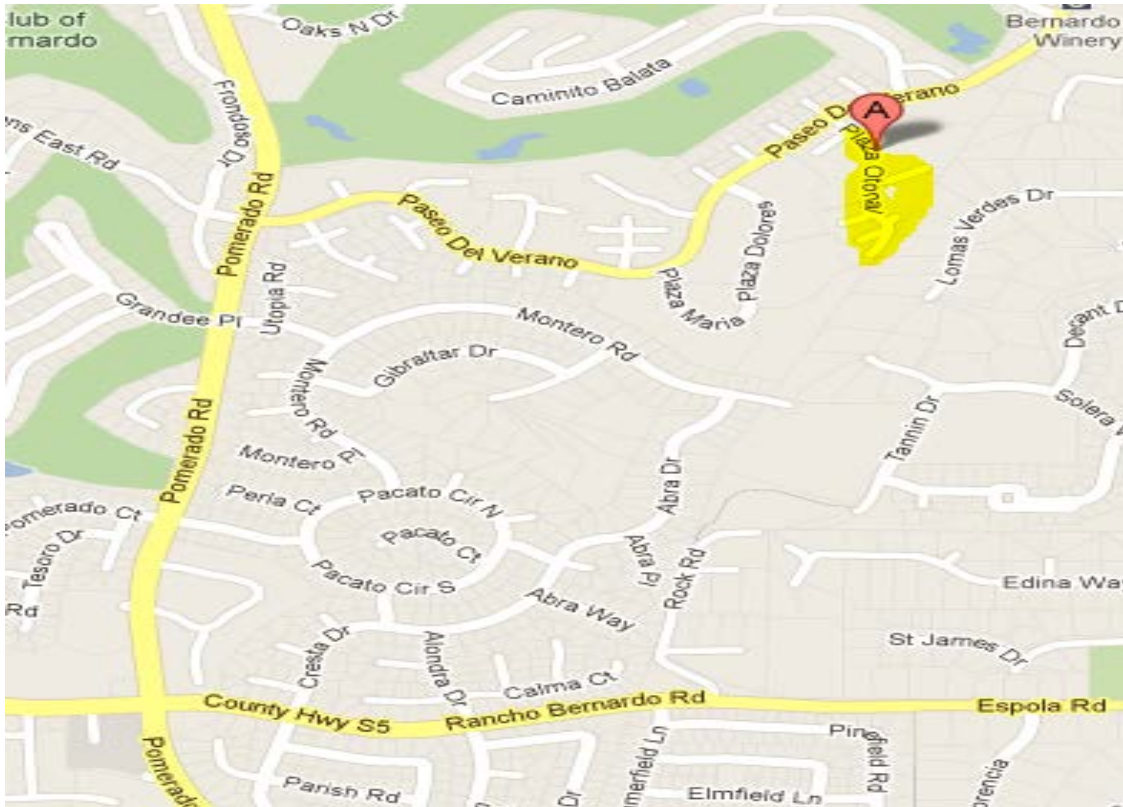

ROUTE 6, pg 1

Route Description Plaza Otonal

Notes:

Notes