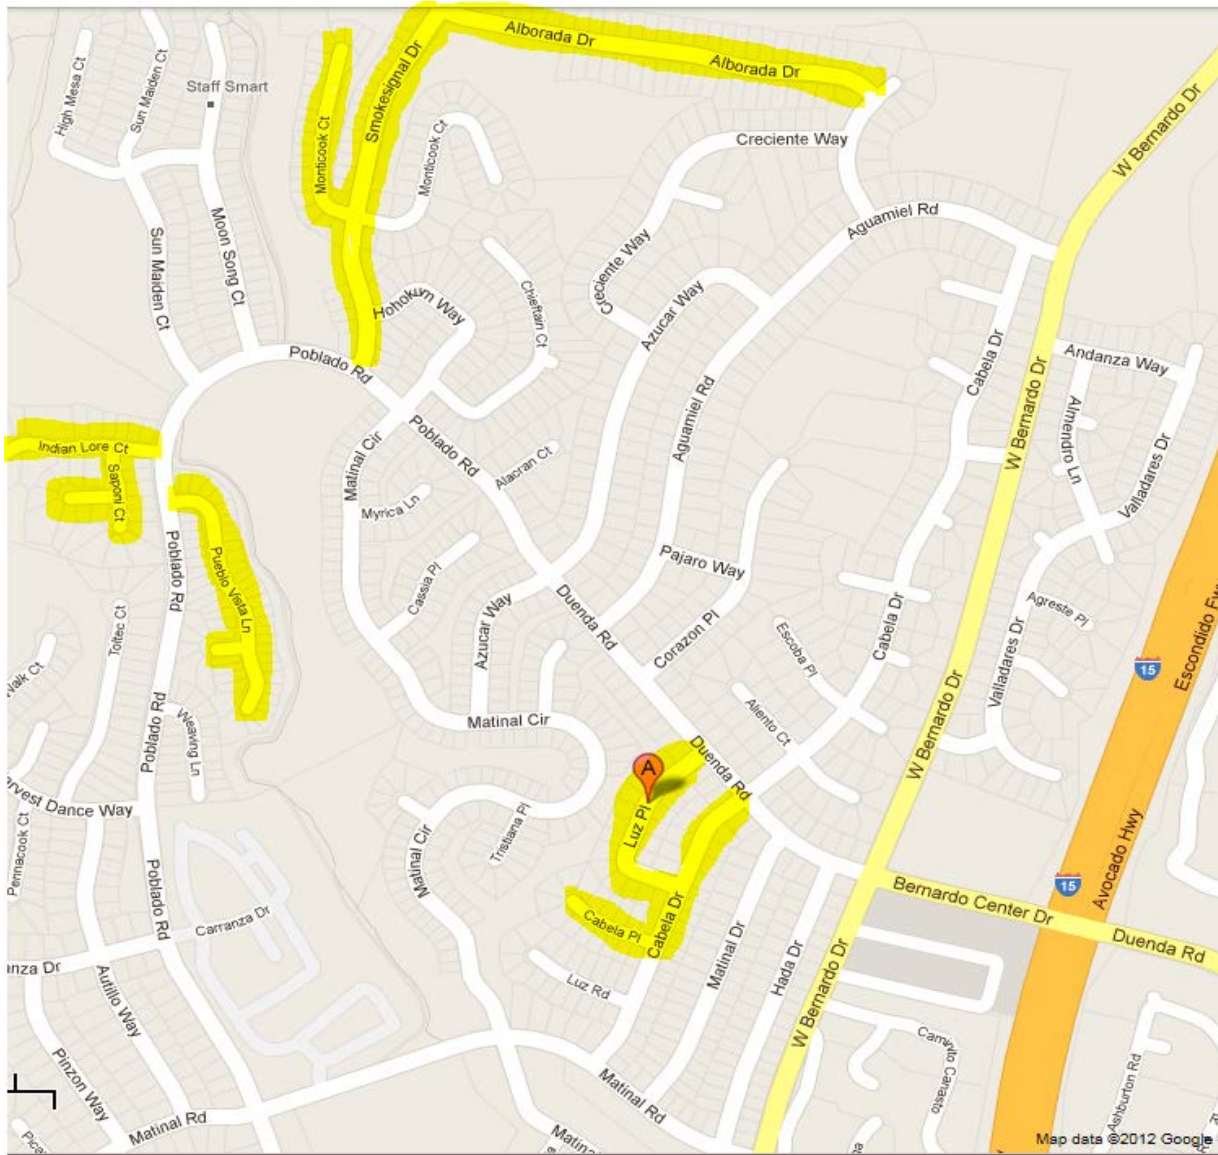

ROUTE 1
Route Description Bernardo Oaks Dr

ROUTE 2, pg1
Route Description

Notes:

ROUTE 2, pg2
Change Sept 2012 to remove Roca Dr overlap

ROUTE 3
Route Description

ROUTE 4, pg 1
Route Description

ROUTE 5

Route Description Villa Campana

ROUTE 7
Route Description

ROUTE 8
Route Description Lomica-Horado-Ramada

Notes

ROUTE 9

Route Description

Notes: 16270 Mesto Ct. Please make sure to hit this house.

Notes

ROUTE 10

Route Description High Country West (East)

Notes:

Sept 2012

Extend Turtleback Lane all the way CCW to Cloudcrest.

ROUTE 11

Route Description Westwood

Notes Indian Lore Ct all the way to the end.

ROUTE 12
Route Description

Route Description All over the place

Notes:

Grandee Pl--A Troop Mom reported seeing lots of papers here in the afternoon in July. Missed by route and sweeps?

ROUTE 15
Route Description Nacido/Gabarda

ROUTE 16
Route Description