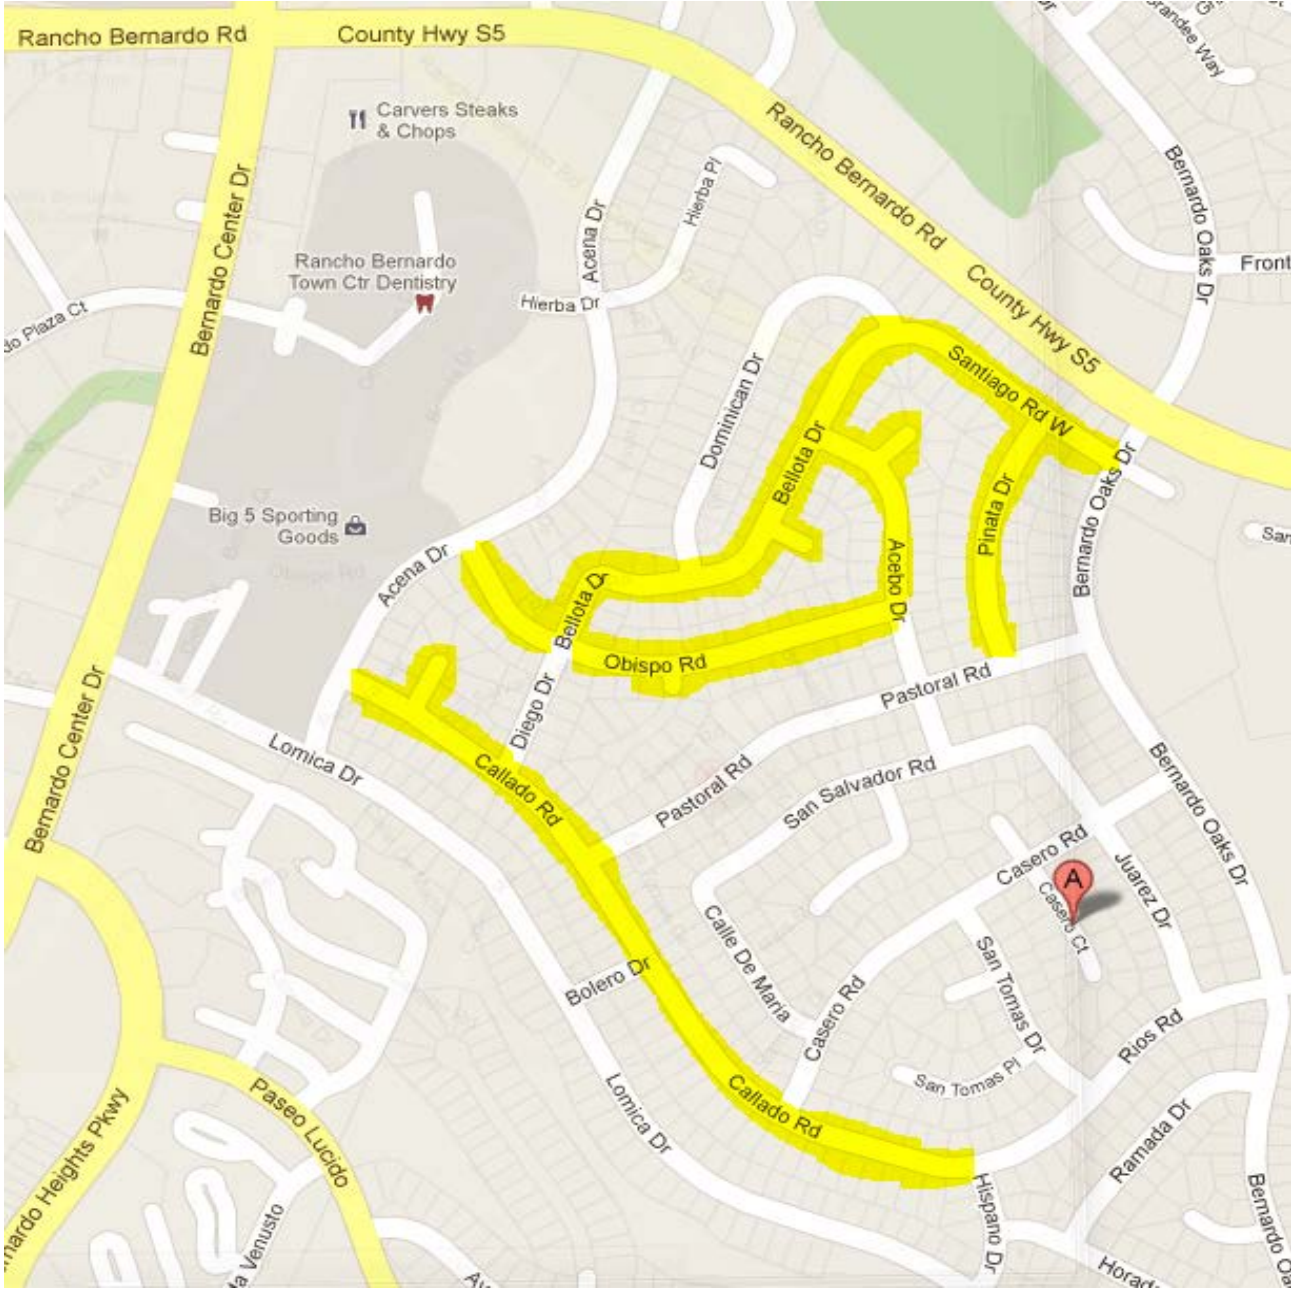

ROUTE 16
Route Description

Notes: please add OBISPO RD
Special request, elderly lady, has
trouble hauling papers to the curb.
Come to the door and collect?
Madelyn 12173 Callado Rd