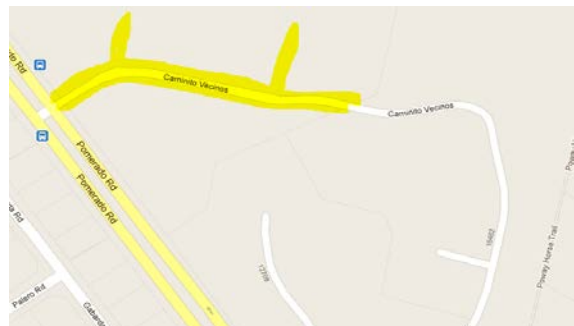

ROUTE 1
Route Description Bernardo Oaks Dr

ROUTE 2, pg1
Route Description

Notes:

ROUTE 2, pg2
Change Sept 2012 to remove Roca Dr overlap

ROUTE 3
Route Description

ROUTE 4, pg 1
Route Description

ROUTE 5

Route Description Villa Campana

Notes

ROUTE 6, pg 1

Route Description Plaza Otonal

Notes:

Notes

ROUTE 6, pg 2

17450 Plaza Otonal. Papers are in one of the sheds. You need to walk around the garage to the shed door that faces 17450. July marks the second time I've gone there to get papers.

ROUTE 7
Route Description

ROUTE 8
Route Description Lomica-Horado-Ramada

Notes

ROUTE 9

Route Description

Notes: 16270 Mesto Ct. Please make sure to hit this house.

Notes

ROUTE 10

ROUTE 18

Route Description Pomerado/RB Rd area

Notes For the apartments on Higa Pl, do both sides of the road.

ROUTE 19

17243 Graciosa Ct. She puts out a wooden sign at the street; please return it to her porch near her door.