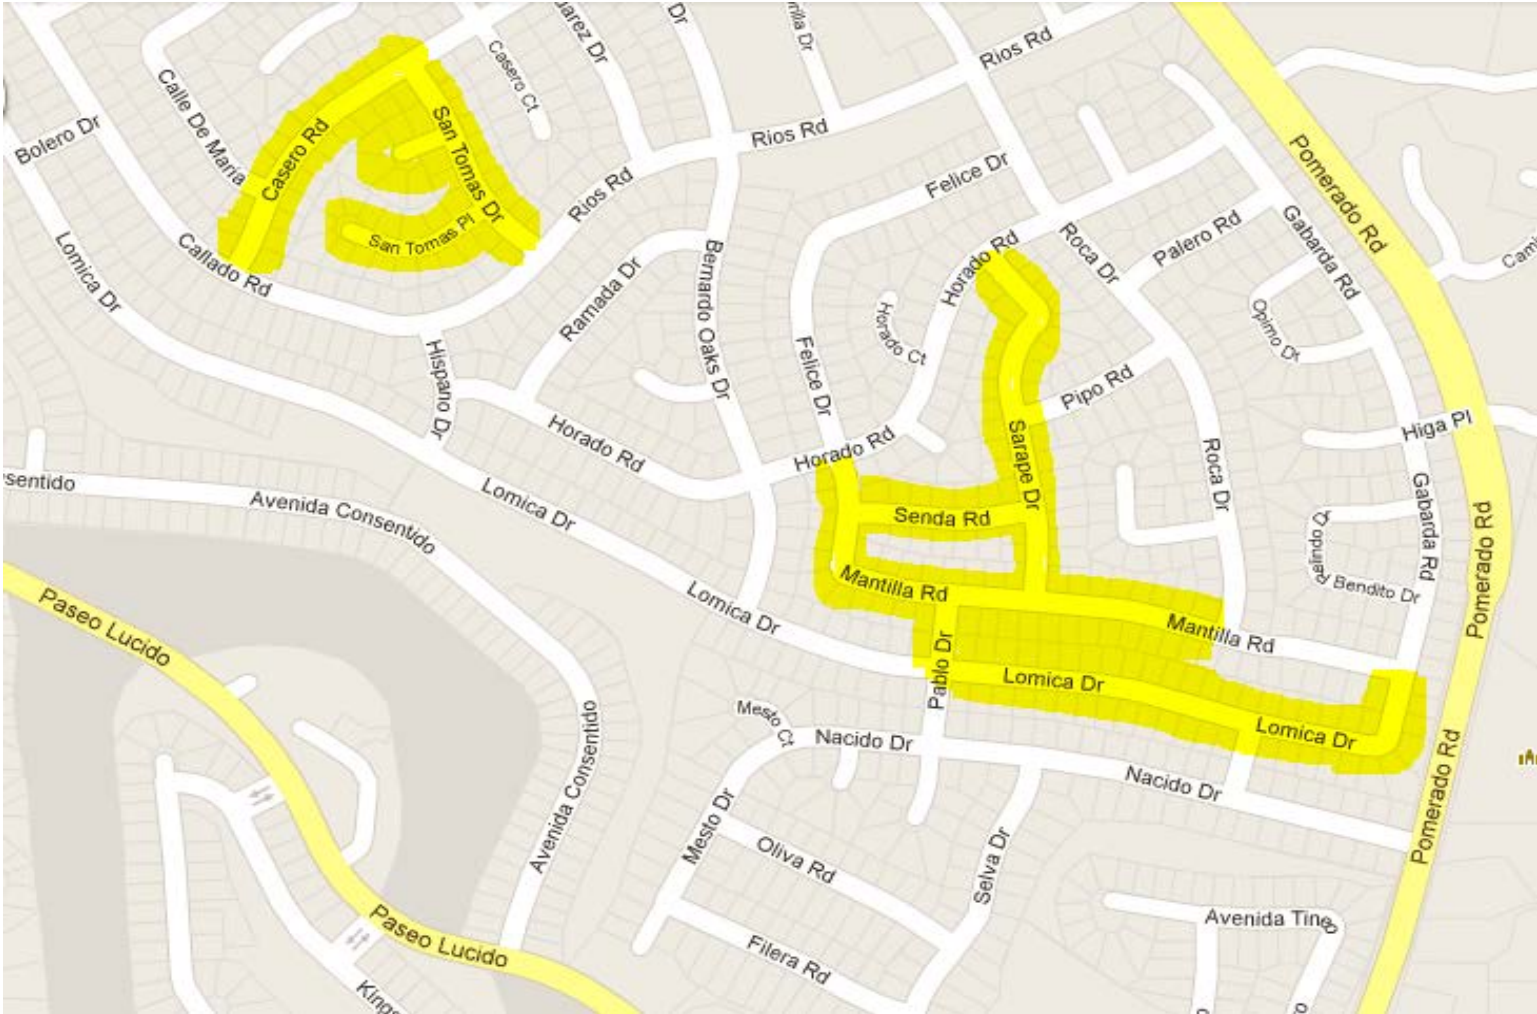

ROUTE 1
Route Description Bernardo Oaks Dr

ROUTE 2, pg1
Route Description

Notes:

ROUTE 2, pg2
Change Sept 2012 to remove Roca Dr overlap

ROUTE 3
Route Description

ROUTE 4, pg 1
Route Description

ROUTE 5

Route Description Villa Campana

ROUTE 7
Route Description

ROUTE 8
Route Description Lomica-Horado-Ramada

Notes

ROUTE 9

Route Description

Notes: 16270 Mesto Ct. Please make sure to hit this house.

Notes

ROUTE 10

Route Description High Country West (East)

Notes:

Sept 2012

Extend Turtleback Lane all the way CCW to Cloudcrest.

ROUTE 11

Route Description Westwood

Notes Indian Lore Ct all the way to the end.

ROUTE 12
Route Description

Route Description All over the place

Notes:

Grandee Pl--A Troop Mom reported seeing lots of papers here in the afternoon in July. Missed by route and sweeps?

ROUTE 15
Route Description Nacido/Gabarda

ROUTE 16
Route Description