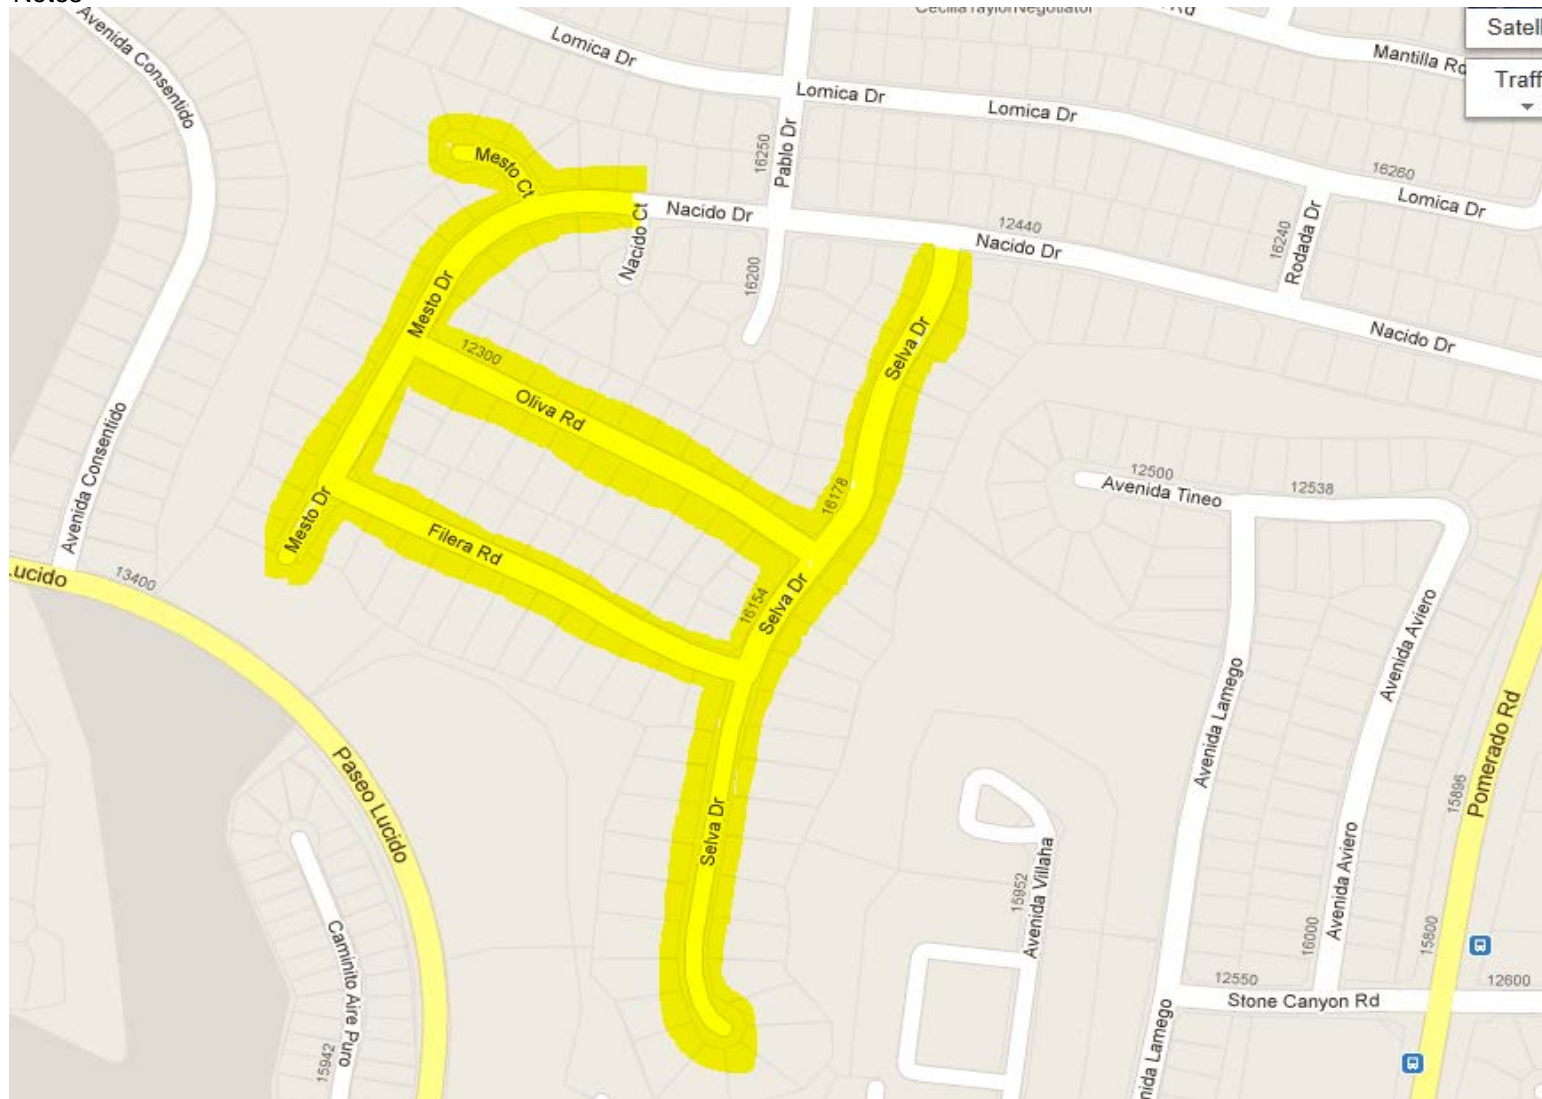

ROUTE 1
Route Description Bernardo Oaks Dr

ROUTE 2, pg1
Route Description

Notes:

ROUTE 2, pg2
Change Sept 2012 to remove Roca Dr overlap

ROUTE 3
Route Description

ROUTE 4, pg 1
Route Description

ROUTE 5

Route Description Villa Campana

ROUTE 7
Route Description

ROUTE 8
Route Description Lomica-Horado-Ramada

Notes

ROUTE 9

Route Description

Notes: 16270 Mesto Ct. Please make sure to hit this house.

Notes

ROUTE 10

Route Description High Country West (East)

Notes:

Sept 2012

Extend Turtleback Lane all the way CCW to Cloudcrest.

ROUTE 11

Route Description Westwood

Notes Indian Lore Ct all the way to the end.

ROUTE 12
Route Description

Route Description All over the place

Notes:

Grandee Pl--A Troop Mom reported seeing lots of papers here in the afternoon in July. Missed by route and sweeps?

ROUTE 15
Route Description Nacido/Gabarda

ROUTE 16
Route Description