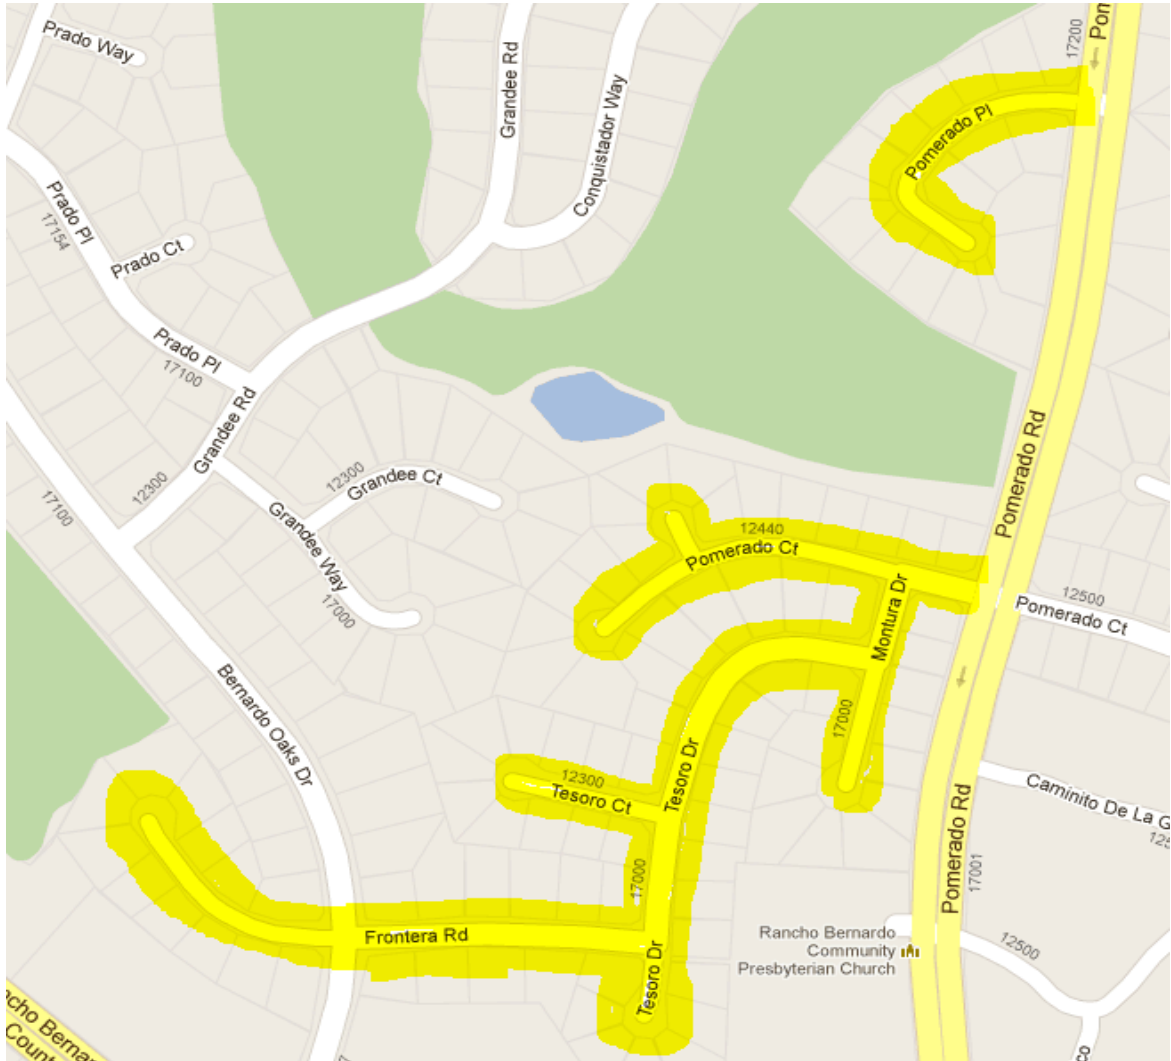

ROUTE 1
Route Description Bernardo Oaks Dr

ROUTE 2, pg1
Route Description

Notes:

ROUTE 2, pg2
Change Sept 2012 to remove Roca Dr overlap

ROUTE 3
Route Description

ROUTE 4, pg 1
Route Description

ROUTE 5

Route Description Villa Campana

ROUTE 7
Route Description

ROUTE 8
Route Description Lomica-Horado-Ramada

Notes

ROUTE 9

Route Description

Notes: 16270 Mesto Ct. Please make sure to hit this house.

Notes

ROUTE 10

Route Description High Country West (East)

Notes:

Sept 2012

Extend Turtleback Lane all the way CCW to Cloudcrest.

ROUTE 11

Route Description Westwood

Notes Indian Lore Ct all the way to the end.

ROUTE 12
Route Description

Route Description All over the place

Notes:

Grandee Pl--A Troop Mom reported seeing lots of papers here in the afternoon in July. Missed by route and sweeps?

ROUTE 15
Route Description Nacido/Gabarda

ROUTE 16
Route Description