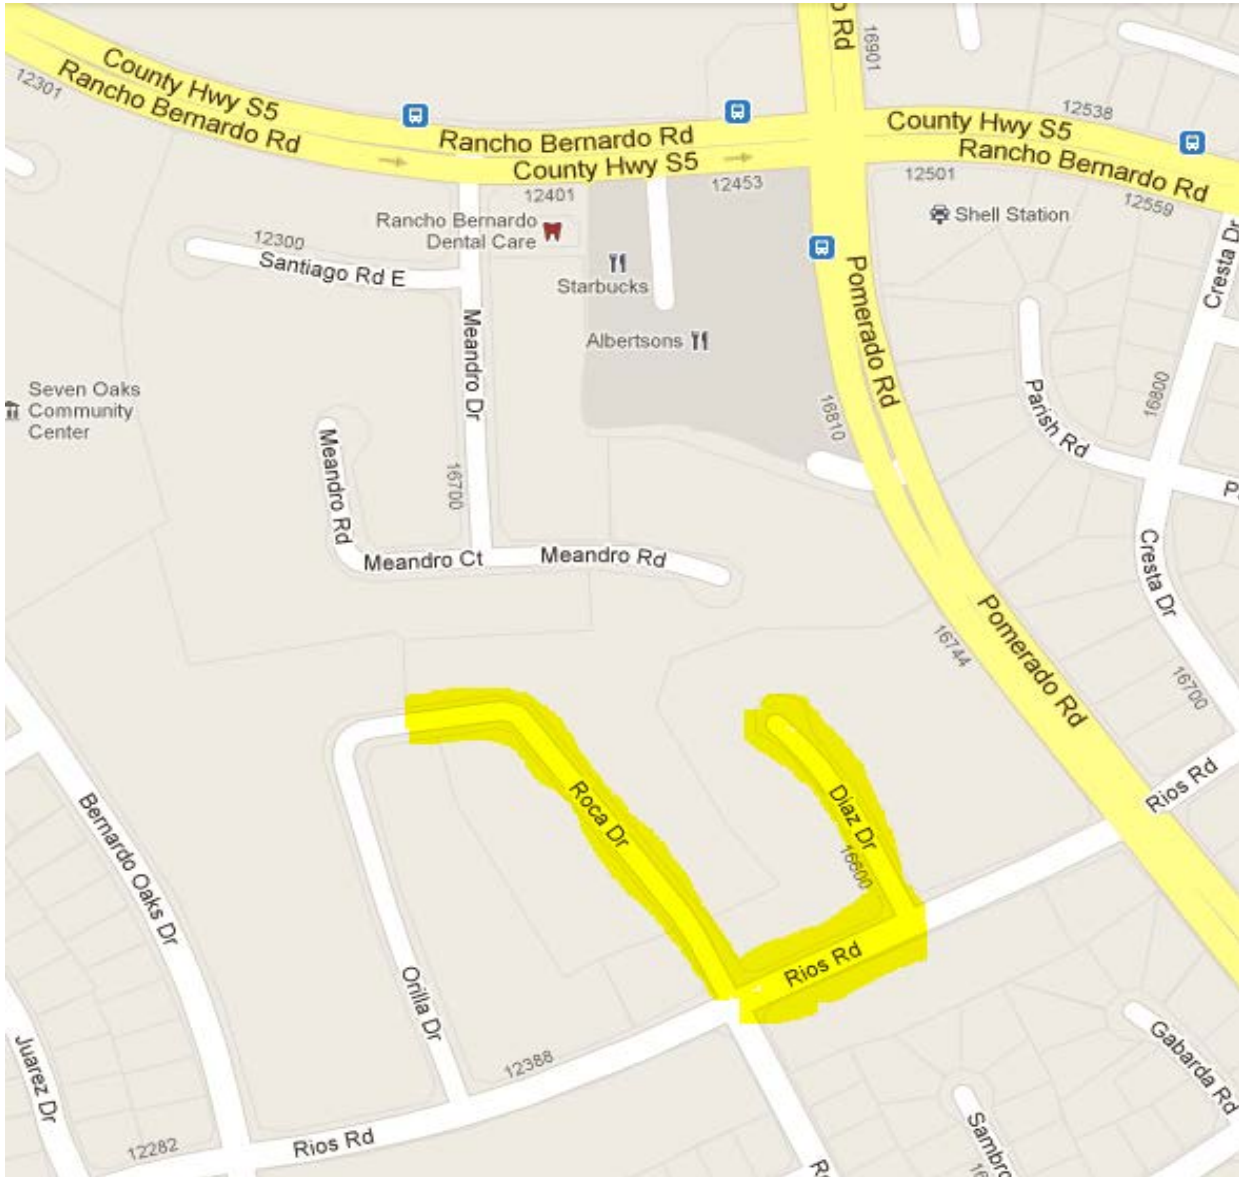

ROUTE 12
Route Description

Notes