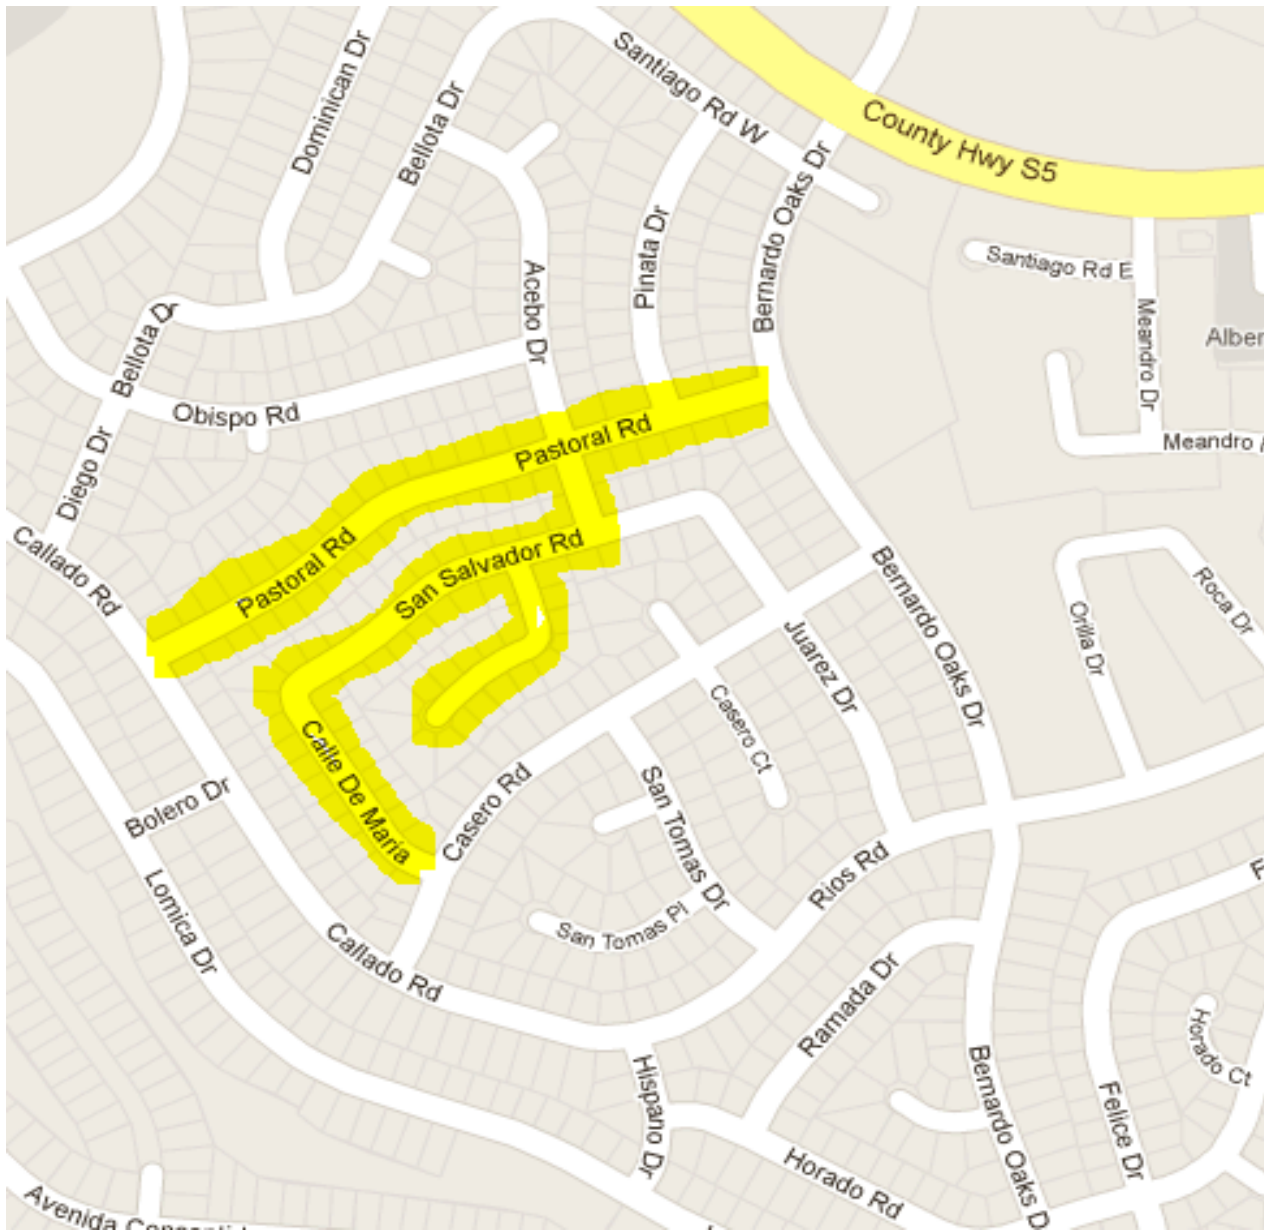

ROUTE 1
Route Description Bernardo Oaks Dr

ROUTE 2, pg1
Route Description

Notes:

ROUTE 2, pg2
Change Sept 2012 to remove Roca Dr overlap

ROUTE 3
Route Description

ROUTE 4, pg 1
Route Description

ROUTE 5

Route Description Villa Campana

ROUTE 7
Route Description

ROUTE 8
Route Description Lomica-Horado-Ramada

Notes

ROUTE 9

Route Description

Notes: 16270 Mesto Ct. Please make sure to hit this house.

Notes

ROUTE 10

Route Description High Country West (East)

Notes:

Sept 2012

Extend Turtleback Lane all the way CCW to Cloudcrest.

ROUTE 11

Route Description Westwood

Notes Indian Lore Ct all the way to the end.

ROUTE 12
Route Description

Route Description All over the place

Notes:

Grandee Pl--A Troop Mom reported seeing lots of papers here in the afternoon in July. Missed by route and sweeps?

ROUTE 15
Route Description Nacido/Gabarda

ROUTE 16
Route Description