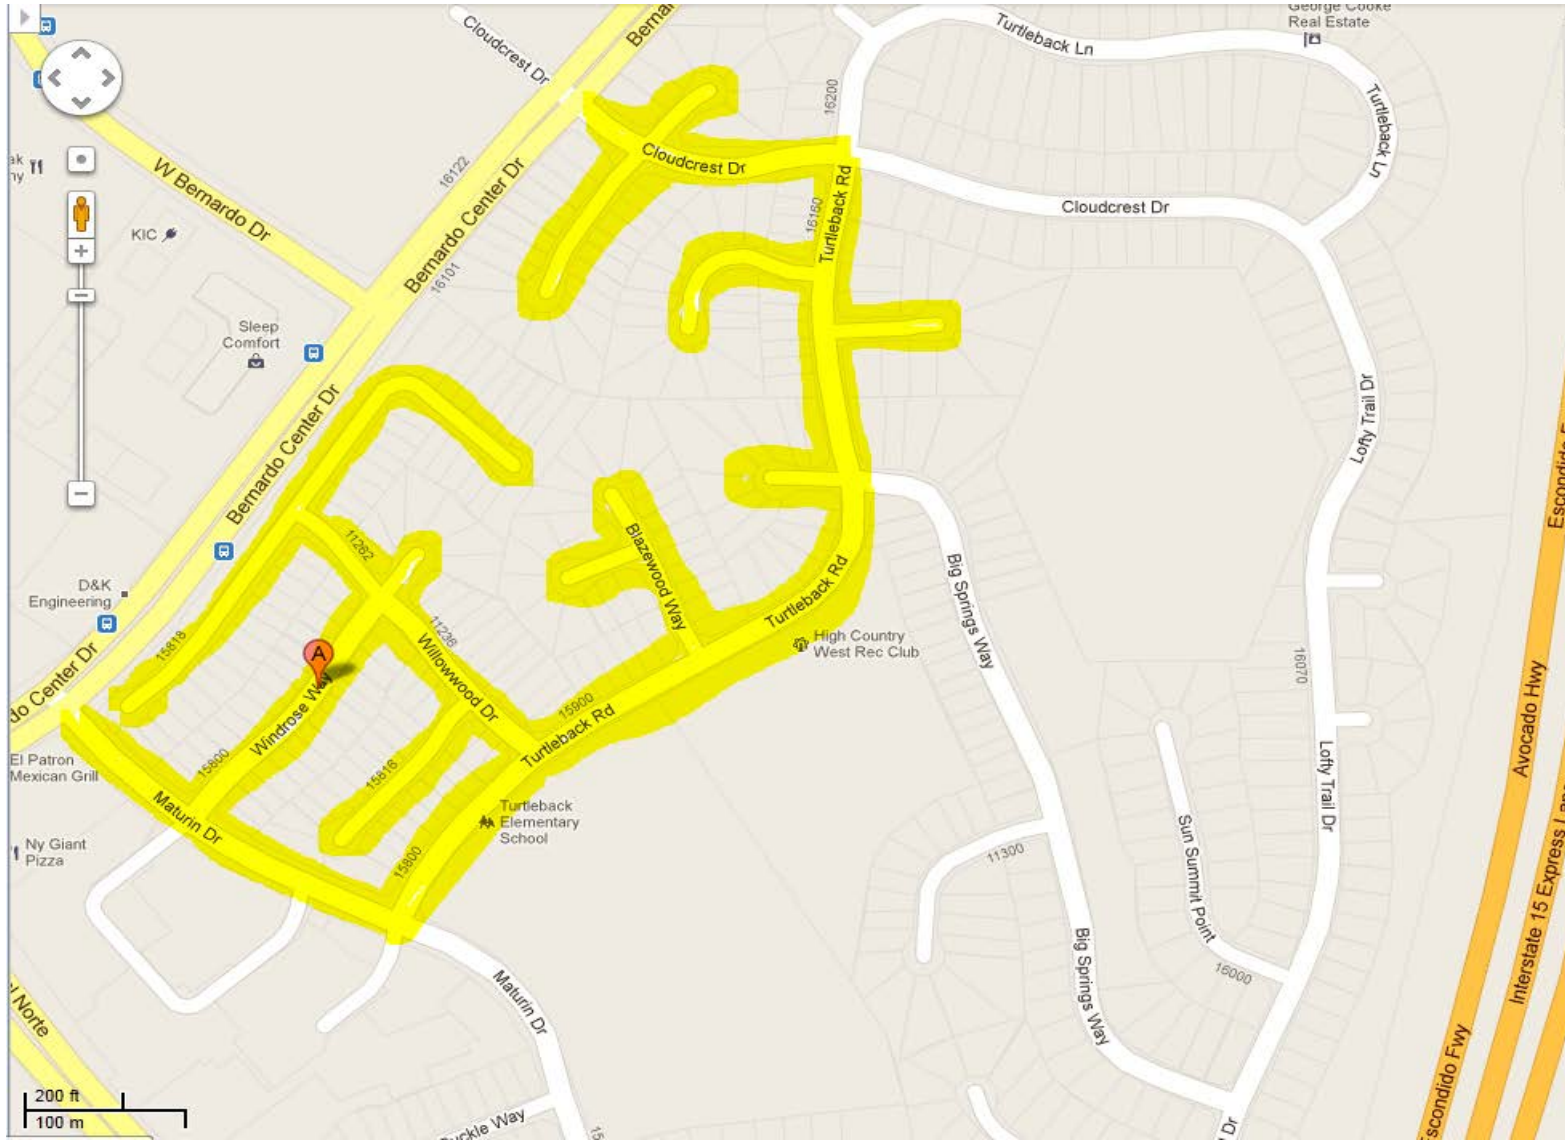

ROUTE 1
Route Description Bernardo Oaks Dr

ROUTE 2, pg1
Route Description

Notes:

ROUTE 2, pg2
Change Sept 2012 to remove Roca Dr overlap

ROUTE 3
Route Description

ROUTE 4, pg 1
Route Description

ROUTE 5

Route Description Villa Campana

Route Description All over the place

Notes:

Grandee Pl--A Troop Mom reported seeing lots of papers here in the afternoon in July. Missed by route and sweeps?

ROUTE 15
Route Description Nacido/Gabarda

ROUTE 16
Route Description

ROUTE 18

Route Description Pomerado/RB Rd area

Notes For the apartments on Higa Pl, do both sides of the road.

ROUTE 19

17243 Graciosa Ct. She puts out a wooden sign at the street; please return it to her porch near her door.

Route Description

Notes:

ROUTE 20, pg 1
Route Description Caminto Vecinos

-  Patrick Walsh
-  Jay Dalvie
-  Quinn Edmondson

ROUTE 21

Route Description High Country West (West)

ROUTE 22

Route Description