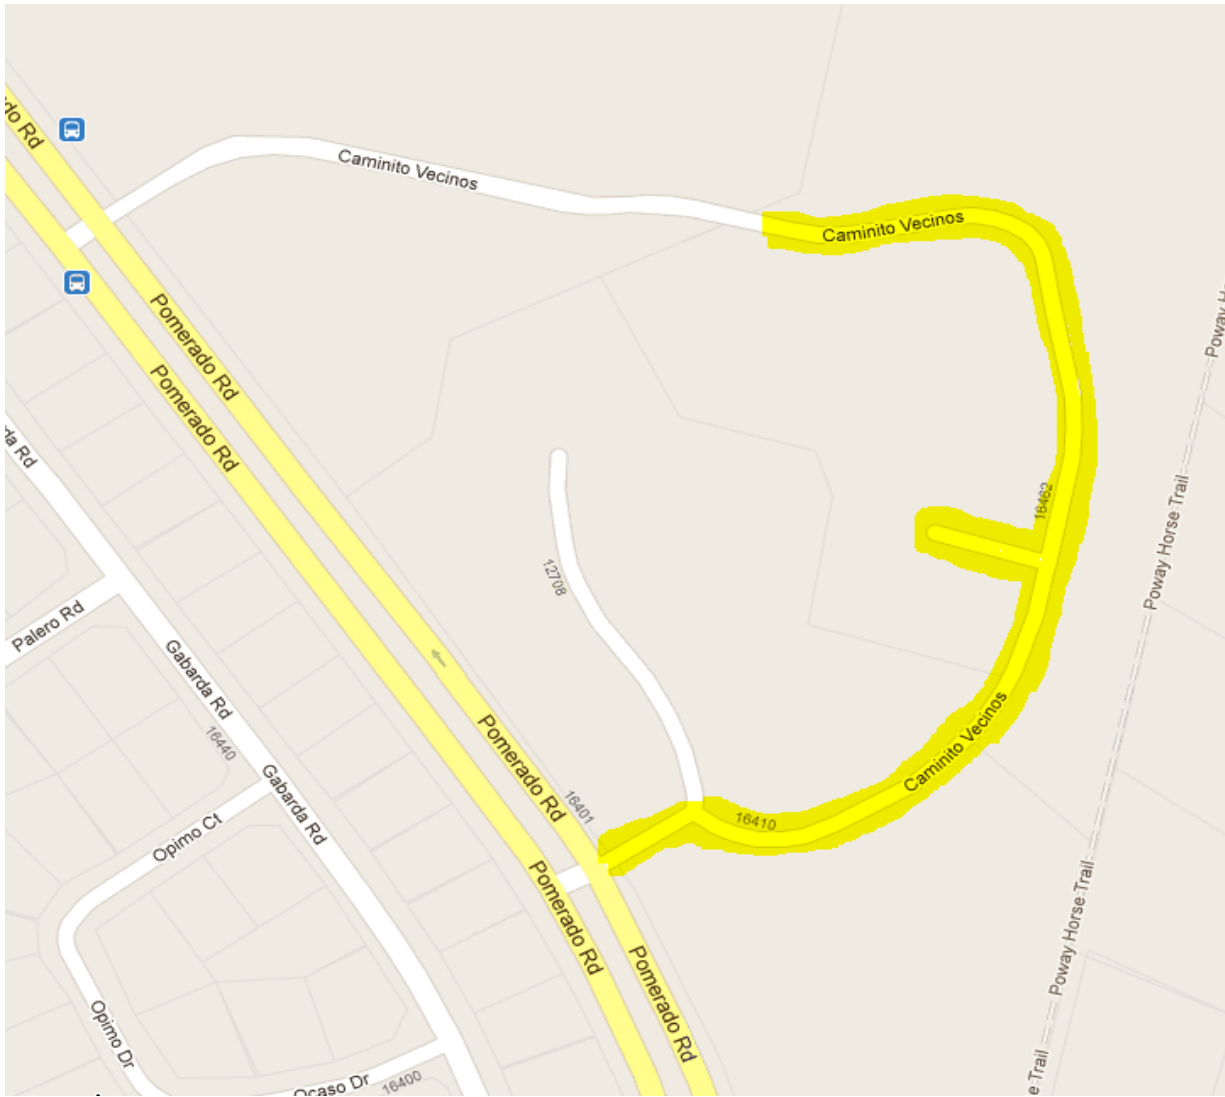

ROUTE 1
Route Description Bernardo Oaks Dr

ROUTE 2, pg1
Route Description

Notes:

ROUTE 2, pg2
Change Sept 2012 to remove Roca Dr overlap

ROUTE 3
Route Description

ROUTE 4, pg 1
Route Description

ROUTE 5

Route Description Villa Campana

Route Description All over the place

Notes:

Grandee Pl--A Troop Mom reported seeing lots of papers here in the afternoon in July. Missed by route and sweeps?

ROUTE 15
Route Description Nacido/Gabarda

ROUTE 16
Route Description

ROUTE 18

Route Description Pomerado/RB Rd area

Notes For the apartments on Higa Pl, do both sides of the road.

ROUTE 19

17243 Graciosa Ct. She puts out a wooden sign at the street; please return it to her porch near her door.

Route Description

Notes:

ROUTE 20, pg 1
Route Description Caminto Vecinos

-  Patrick Walsh
-  Jay Dalvie
-  Quinn Edmondson

ROUTE 21

Route Description High Country West (West)

ROUTE 22

Route Description