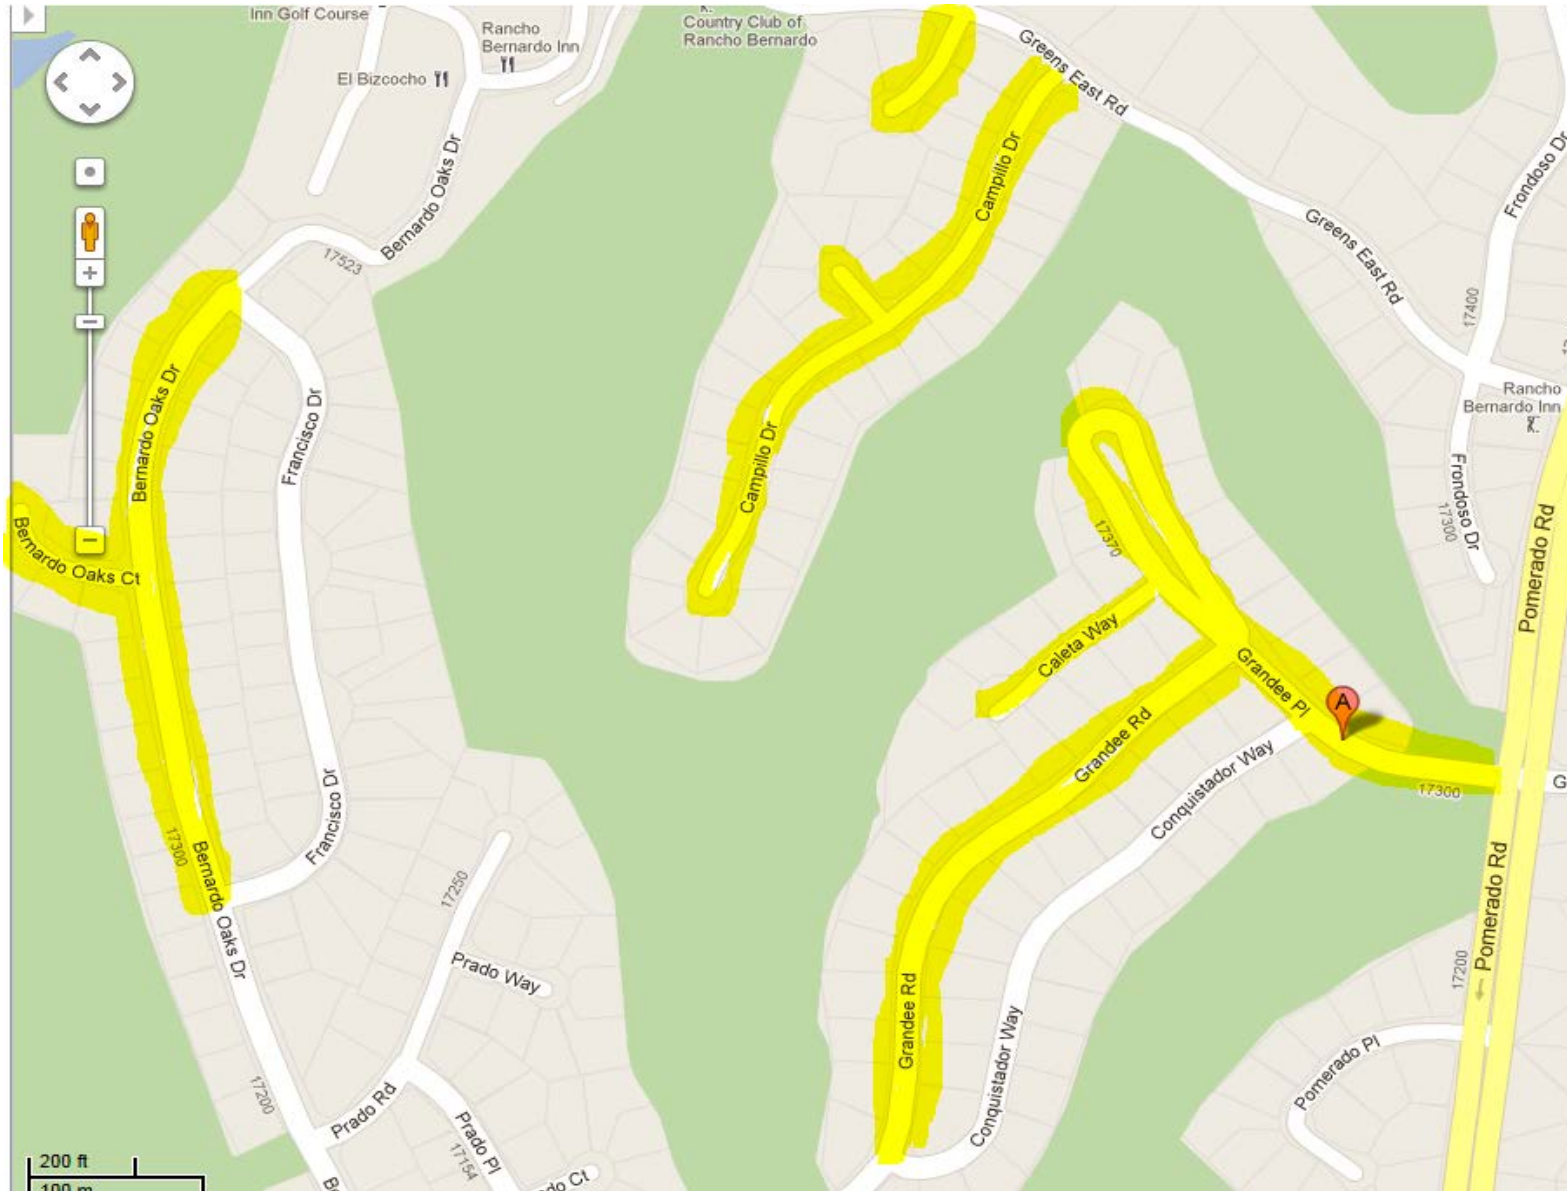

ROUTE 7
Route Description

ROUTE 8
Route Description Lomica-Horado-Ramada

Notes

ROUTE 9

Route Description

Notes: 16270 Mesto Ct. Please make sure to hit this house.

Notes

ROUTE 10

Route Description High Country West (East)

Notes:

Sept 2012

Extend Turtleback Lane all the way CCW to Cloudcrest.

ROUTE 11

Route Description Westwood

Notes Indian Lore Ct all the way to the end.

ROUTE 12
Route Description

Notes

ROUTE 13
Route Description

Notes:

Sep 2012 Extend Roca to meet Horado (June call from 16511 Roca)

Notes

June 2012

October 2012 Add Horado Rd and Horado CT between Felice and Roca

ROUTE 14

Route Description All over the place

Notes:

Grandee Pl--A Troop Mom reported seeing lots of papers here in the afternoon in July. Missed by route and sweeps?

ROUTE 15
Route Description Nacido/Gabarda

ROUTE 16
Route Description