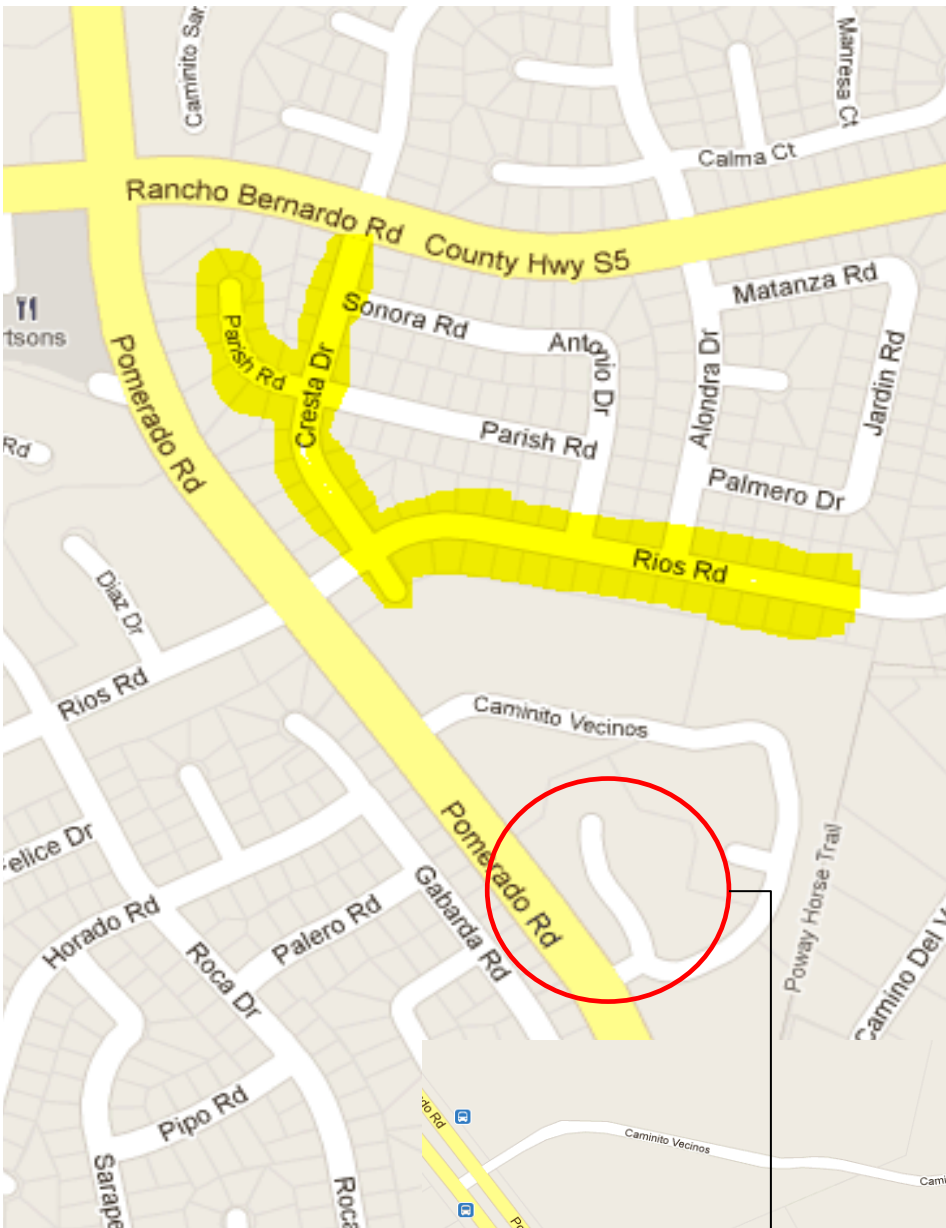

ROUTE 1
Route Description Bernardo Oaks Dr

ROUTE 2, pg1
Route Description

Notes:

ROUTE 2, pg2
Change Sept 2012 to remove Roca Dr overlap

ROUTE 3
Route Description

ROUTE 4, pg 1
Route Description

ROUTE 5

Route Description Villa Campana

ROUTE 7
Route Description

ROUTE 8
Route Description Lomica-Horado-Ramada

Notes

ROUTE 9

Route Description

Notes: 16270 Mesto Ct. Please make sure to hit this house.

Notes

ROUTE 10

Route Description High Country West (East)

Notes:

Sept 2012

Extend Turtleback Lane all the way CCW to Cloudcrest.

ROUTE 11

Route Description Westwood

Notes Indian Lore Ct all the way to the end.

ROUTE 12
Route Description

Route Description All over the place

Notes:

Grandee Pl--A Troop Mom reported seeing lots of papers here in the afternoon in July. Missed by route and sweeps?

ROUTE 15
Route Description Nacido/Gabarda

ROUTE 16
Route Description