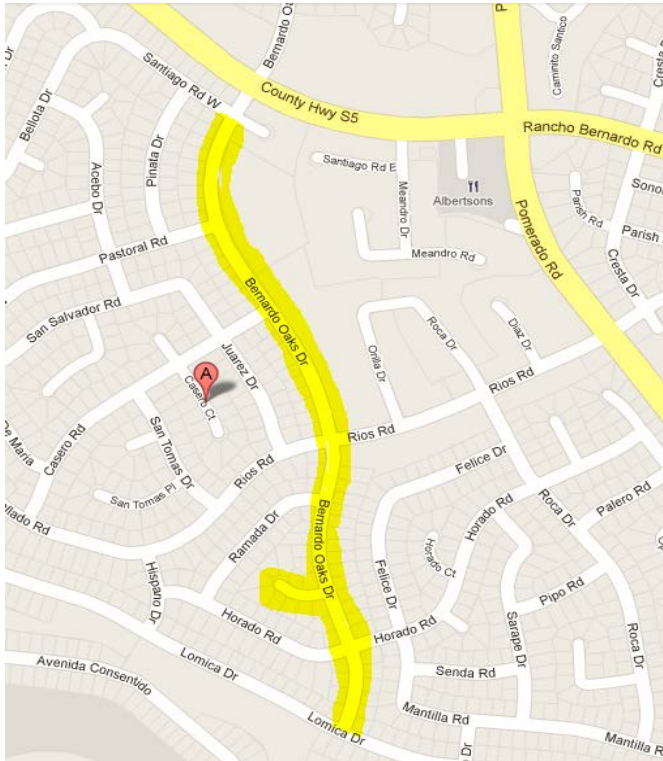

ROUTE 1
Route Description Bernardo Oaks Dr

ROUTE 2, pg1
Route Description

Notes:

ROUTE 2, pg2
Change Sept 2012 to remove Roca Dr overlap

ROUTE 3
Route Description

ROUTE 4, pg 1
Route Description

ROUTE 5

Route Description Villa Campana

ROUTE 7
Route Description

ROUTE 8
Route Description Lomica-Horado-Ramada

Notes

ROUTE 9

Route Description

Notes: 16270 Mesto Ct. Please make sure to hit this house.

Notes

ROUTE 10

Route Description High Country West (East)

Notes:

Sept 2012

Extend Turtleback Lane all the way CCW to Cloudcrest.

ROUTE 11

Route Description Westwood

Notes Indian Lore Ct all the way to the end.

ROUTE 12
Route Description

ROUTE 18

Route Description Pomerado/RB Rd area

Notes For the apartments on Higa Pl, do both sides of the road.

ROUTE 19

17243 Graciosa Ct. She puts out a wooden sign at the street; please return it to her porch near her door.