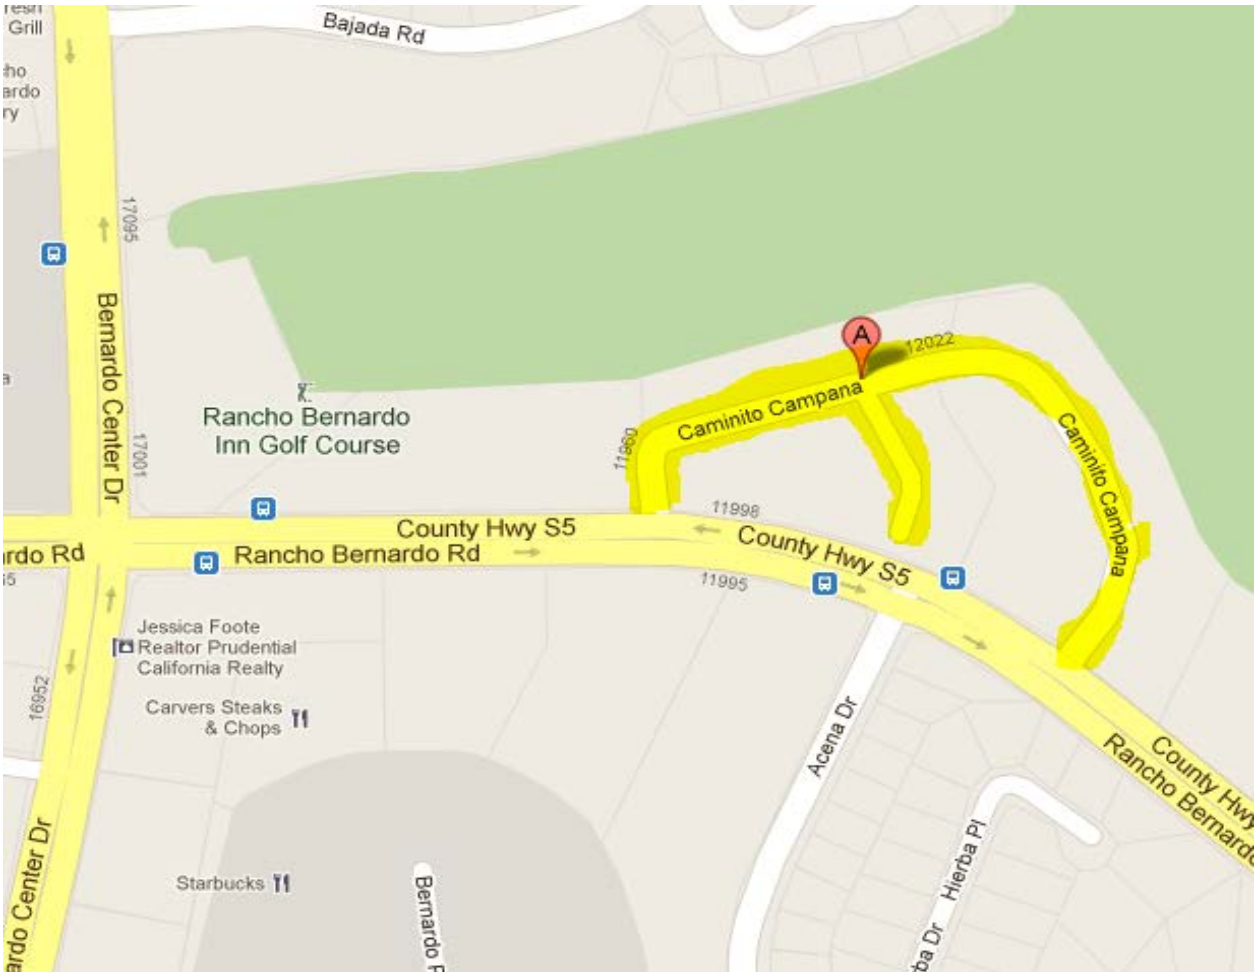

ROUTE 5

Route Description Villa Campana

Notes