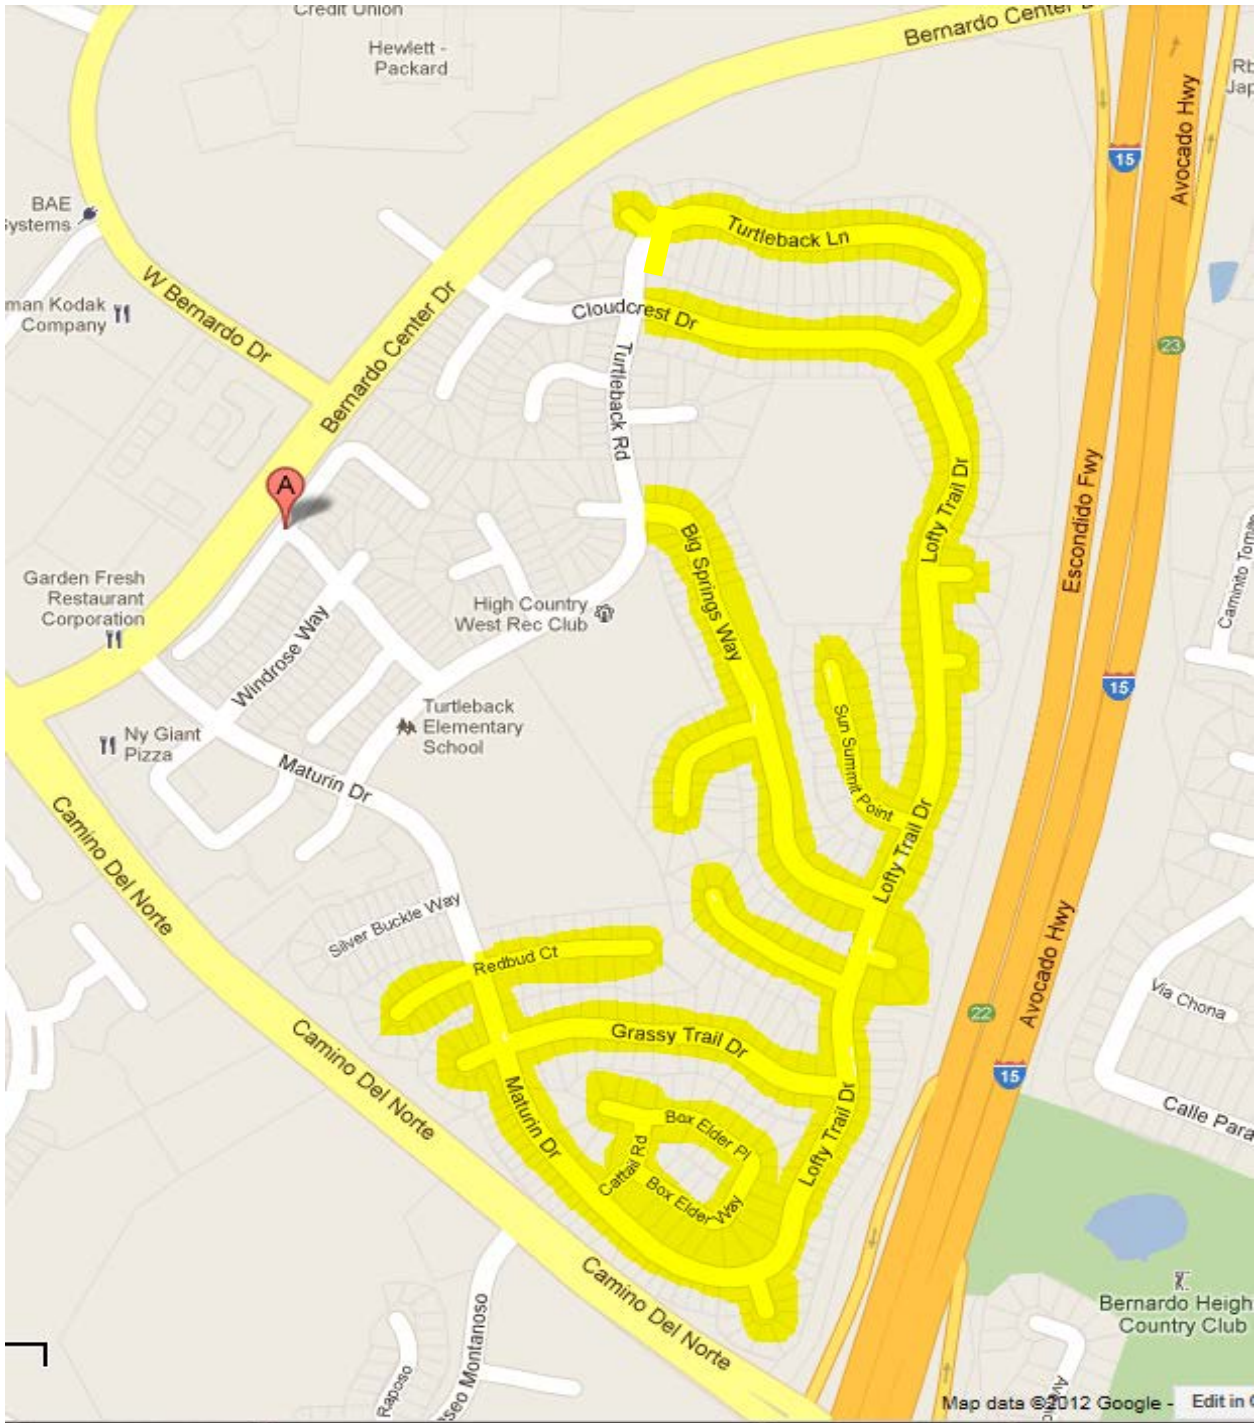

ROUTE 1
Route Description Bernardo Oaks Dr

ROUTE 2, pg1
Route Description

Notes:

ROUTE 2, pg2
Change Sept 2012 to remove Roca Dr overlap

ROUTE 3
Route Description

ROUTE 4, pg 1
Route Description

ROUTE 5

Route Description Villa Campana

ROUTE 7
Route Description

ROUTE 8
Route Description Lomica-Horado-Ramada

Notes

ROUTE 9

Route Description

Notes: 16270 Mesto Ct. Please make sure to hit this house.

Notes

ROUTE 10

Route Description High Country West (East)

Notes:

Sept 2012

Extend Turtleback Lane all the way CCW to Cloudcrest.

ROUTE 11

Route Description Westwood

Notes Indian Lore Ct all the way to the end.

ROUTE 12
Route Description

Route Description All over the place

Notes:

Grandee Pl--A Troop Mom reported seeing lots of papers here in the afternoon in July. Missed by route and sweeps?

ROUTE 15
Route Description Nacido/Gabarda

ROUTE 16
Route Description