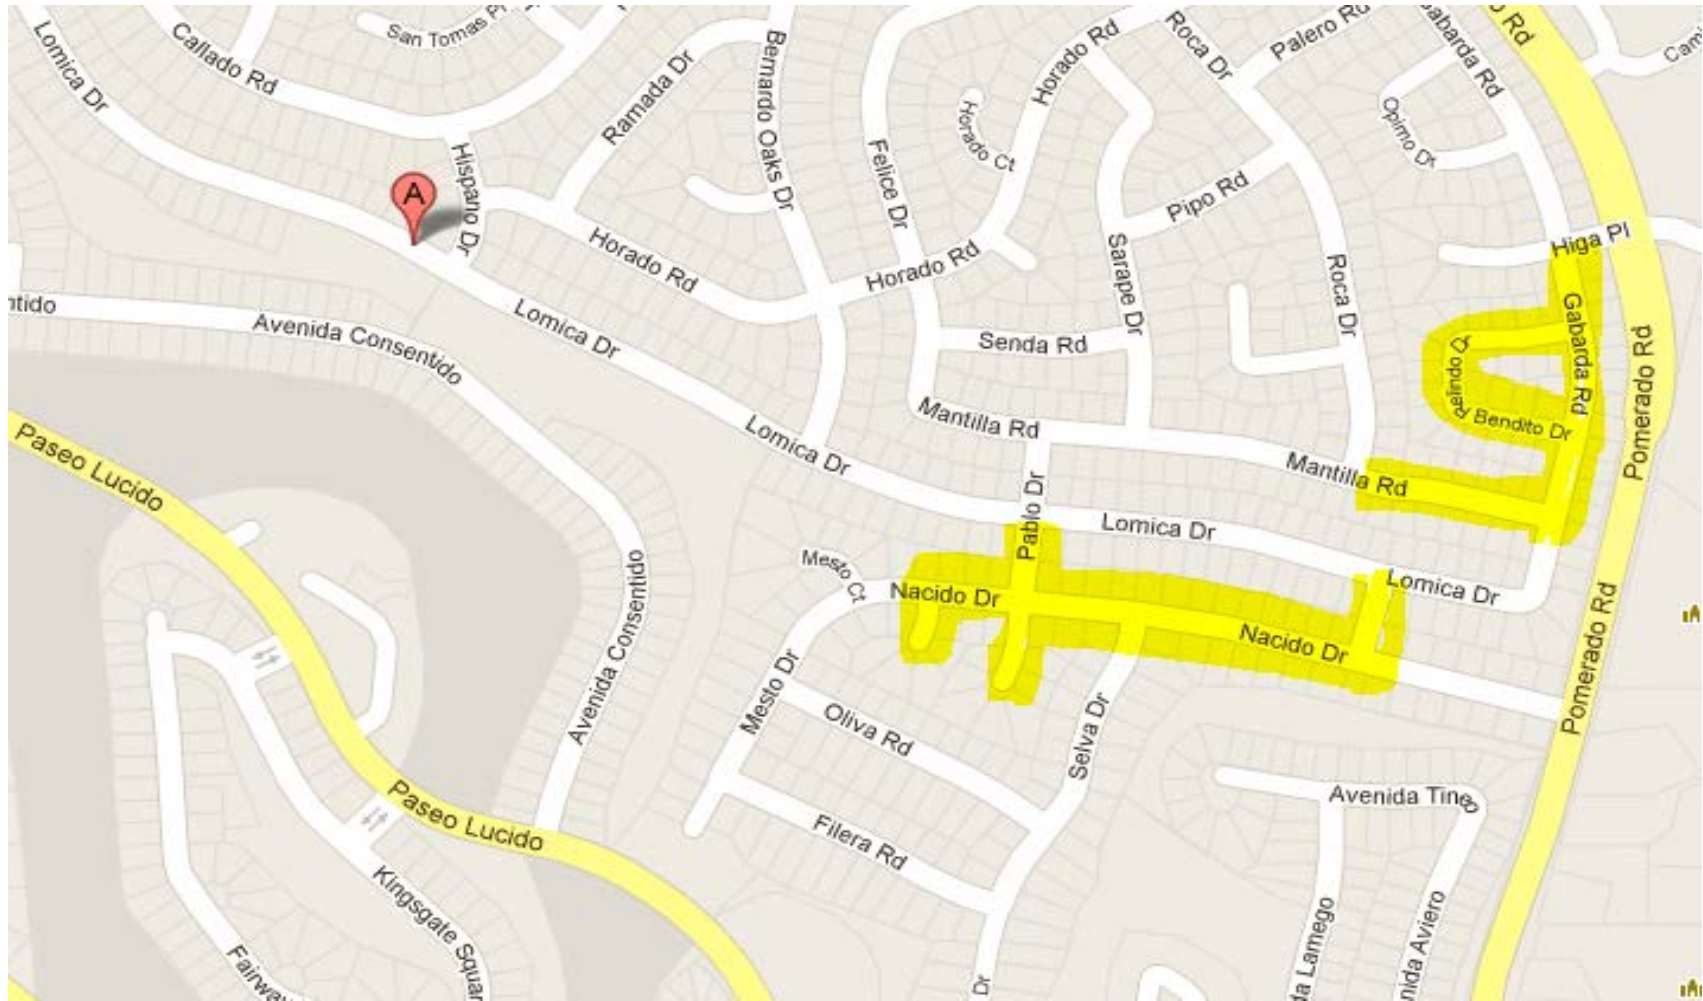

ROUTE 7
Route Description

ROUTE 8
Route Description Lomica-Horado-Ramada

Notes

ROUTE 9

Route Description

Notes: 16270 Mesto Ct. Please make sure to hit this house.

Notes

ROUTE 10

Route Description High Country West (East)

Notes:

Sept 2012

Extend Turtleback Lane all the way CCW to Cloudcrest.

ROUTE 11

Route Description Westwood

Notes Indian Lore Ct all the way to the end.

ROUTE 12
Route Description

Route Description All over the place

Notes:

Grandee Pl--A Troop Mom reported seeing lots of papers here in the afternoon in July. Missed by route and sweeps?

ROUTE 15
Route Description Nacido/Gabarda

ROUTE 16
Route Description

ROUTE 18

Route Description Pomerado/RB Rd area

Notes For the apartments on Higa Pl, do both sides of the road.

ROUTE 19

17243 Graciosa Ct. She puts out a wooden sign at the street; please return it to her porch near her door.