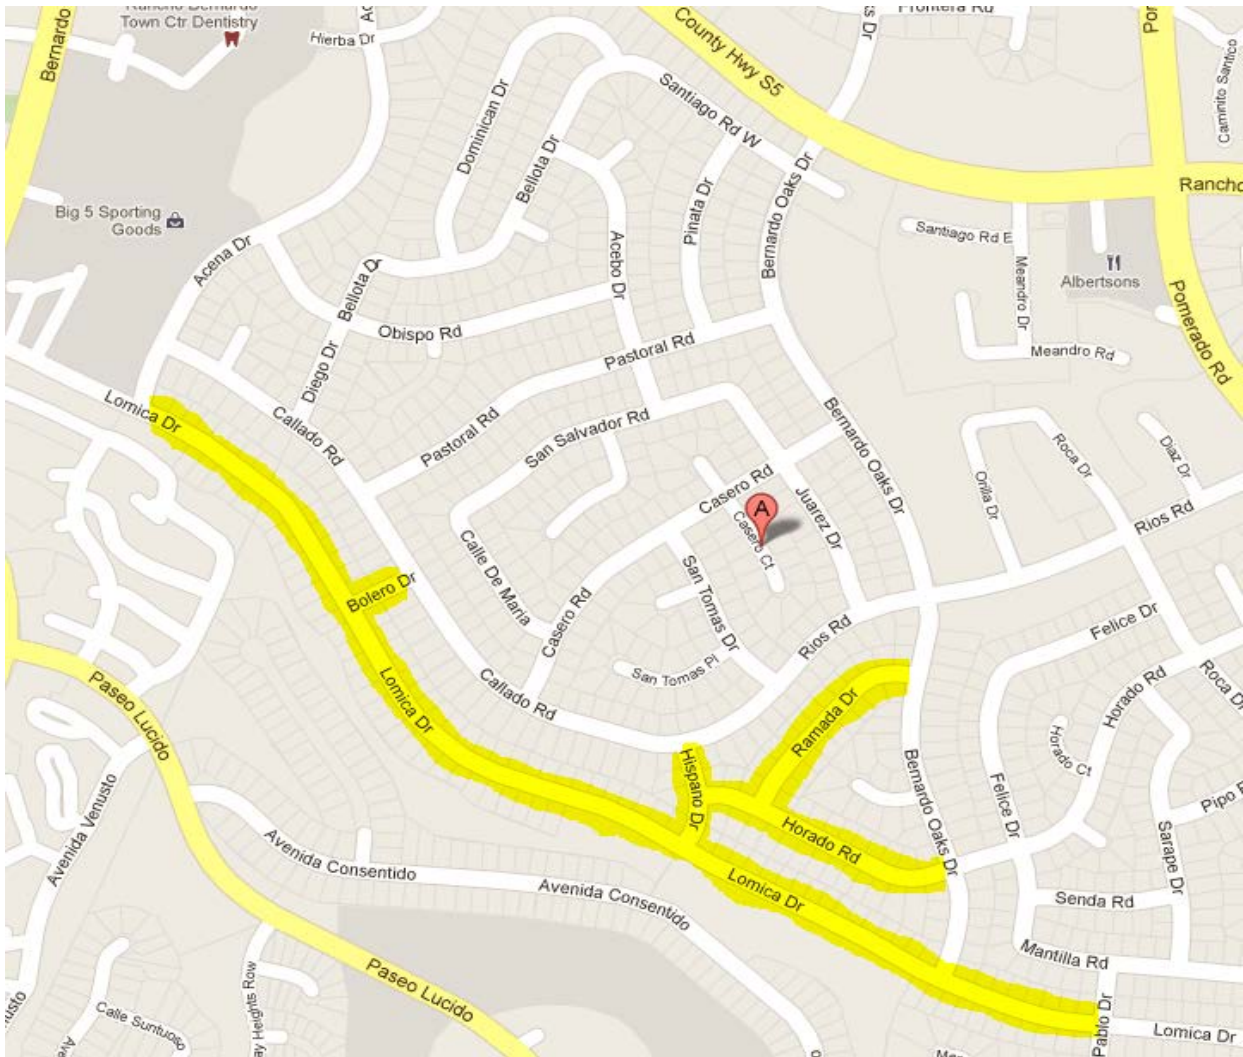

ROUTE 1
Route Description Bernardo Oaks Dr

ROUTE 2, pg1
Route Description

Notes:

ROUTE 2, pg2
Change Sept 2012 to remove Roca Dr overlap

ROUTE 3
Route Description

ROUTE 4, pg 1
Route Description

ROUTE 5

Route Description Villa Campana

ROUTE 7
Route Description

ROUTE 8
Route Description Lomica-Horado-Ramada

Notes

ROUTE 9

Route Description

Notes: 16270 Mesto Ct. Please make sure to hit this house.

Notes

ROUTE 10

Route Description High Country West (East)

Notes:

Sept 2012

Extend Turtleback Lane all the way CCW to Cloudcrest.

ROUTE 11

Route Description Westwood

Notes Indian Lore Ct all the way to the end.

ROUTE 12
Route Description

ROUTE 18

Route Description Pomerado/RB Rd area

Notes For the apartments on Higa Pl, do both sides of the road.

ROUTE 19

17243 Graciosa Ct. She puts out a wooden sign at the street; please return it to her porch near her door.