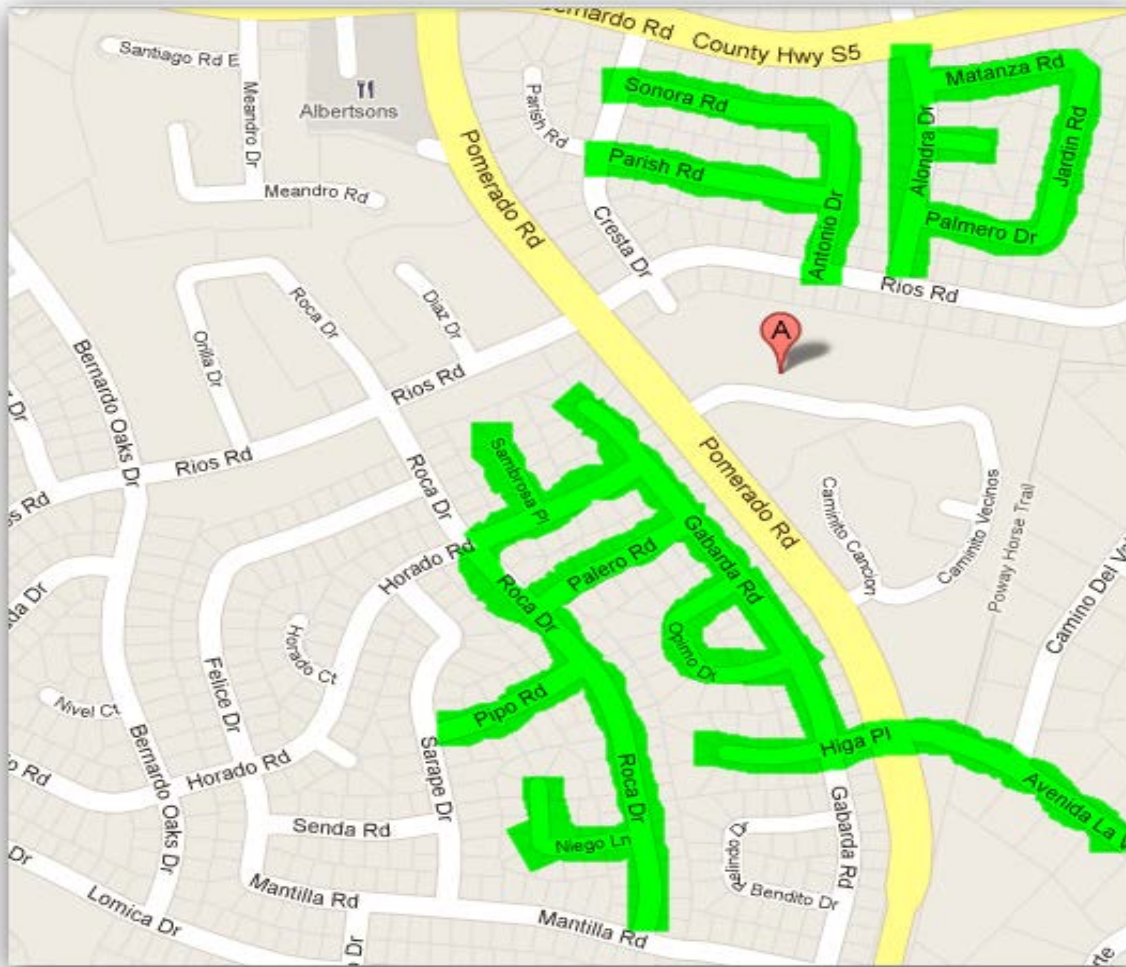

Route Description All over the place

Notes:

Grandee Pl--A Troop Mom reported seeing lots of papers here in the afternoon in July. Missed by route and sweeps?

ROUTE 15
Route Description Nacido/Gabarda

ROUTE 16
Route Description

Notes: please add OBISPO RD
Special request, elderly lady, has
trouble hauling papers to the curb.
Come to the door and collect?
Madelyn 12173 Callado Rd

ROUTE 17

Route Description White bin at Sprouts Market
Poway Rd & Community Rd

ROUTE 18

Route Description Pomerado/RB Rd area

Notes For the apartments on Higa Pl, do both sides of the road.

ROUTE 19

17243 Graciosa Ct. She puts out a wooden sign at the street; please return it to her porch near her door.

Route Description

Notes:

ROUTE 20, pg 1
Route Description Caminto Vecinos

-  Patrick Walsh
-  Jay Dalvie
-  Quinn Edmondson

ROUTE 21

Route Description High Country West (West)

ROUTE 22

Route Description