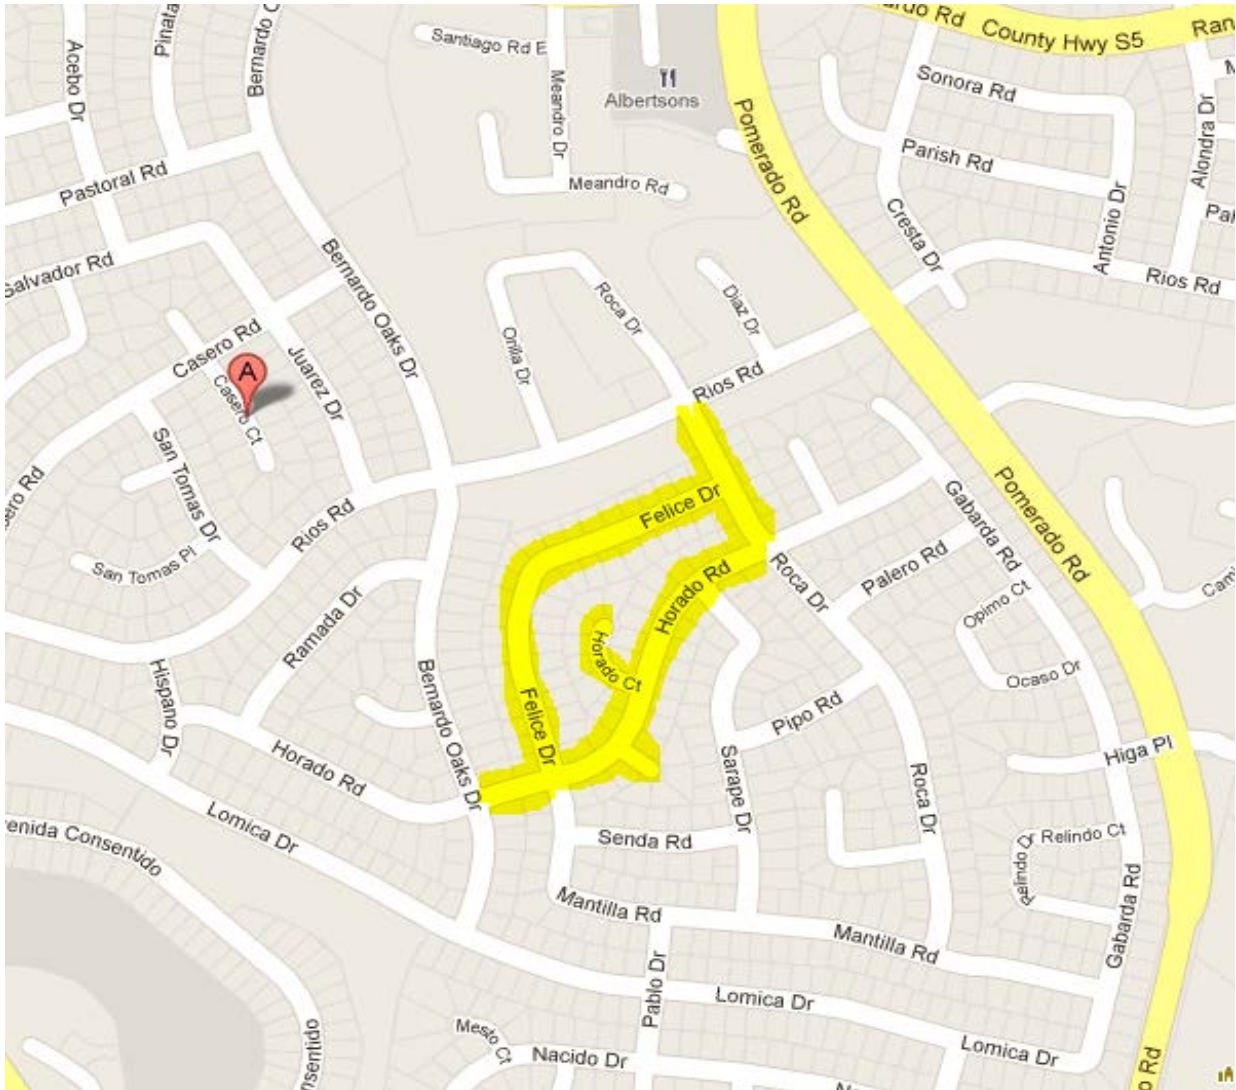

ROUTE 13
Route Description

Notes:

Sep 2012 Extend Roca to meet Horado (June call from 16511 Roca)

Notes

June 2012

October 2012 Add Horado Rd and Horado CT between Felice and Roca